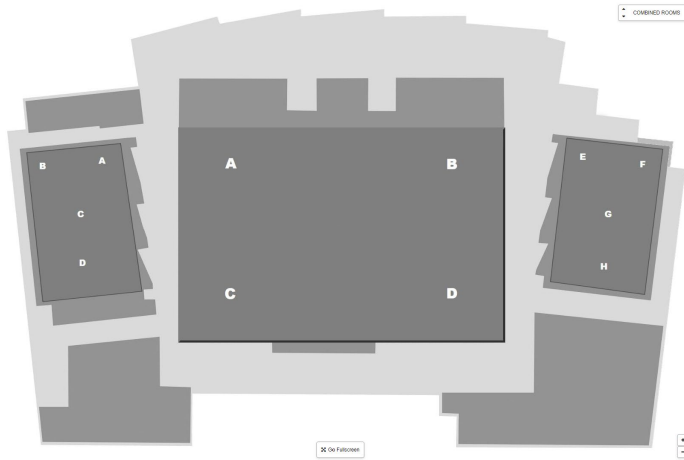

THREE RIVERS CONVENTION CENTER SPACE

**This facility has the most space at lowest cost to members.*

[Interactive Map & Walkthrough](#)

Hilton Vancouver

**Second highest cost to members; least available space.*

[Virtual Tour](#)

Event Room Name	Banquet	Conference	Square	Reception	School Room	Theatre	U-Shape
Crystal Ballroom Square Meters: 709	500	0	110	700	410	900	90
Tiffany Ballroom Square Meters: 344	200	0	70	330	140	270	60
Baccarat Square Meters: 149	100	0	60	150	70	150	40
Waterford Square Meters: 131	60	0	40	100	50	100	35
Lalique Square Meters: 67	50	0	30	80	40	70	25
Chandon Square Meters: 34	35	20	22	0	20	35	18

DoubleTree SeaTac

**Please see linked site for information on room spacing as list is too long for document. Large amount of space available, highest individual cost to members.*

[Virtual Tour](#)